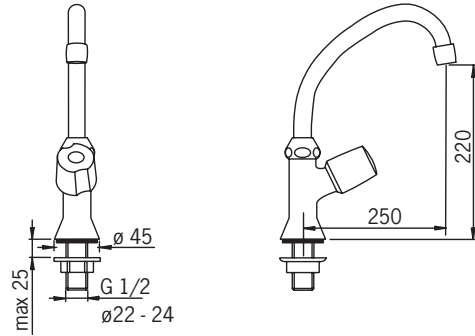

101025AC

EN 200
II (ISO 3822) Oras lab.
50 - 1000 kPa
0.27 l/s (300 kPa)
165 kPa (0.2 l/s)