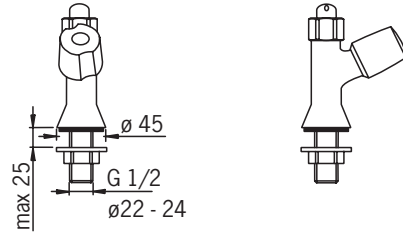

101026AC

EN 200
I (ISO 3822) Oras lab.
50 - 1000 kPa
0.05 l/s (300 kPa) (with flow controller)